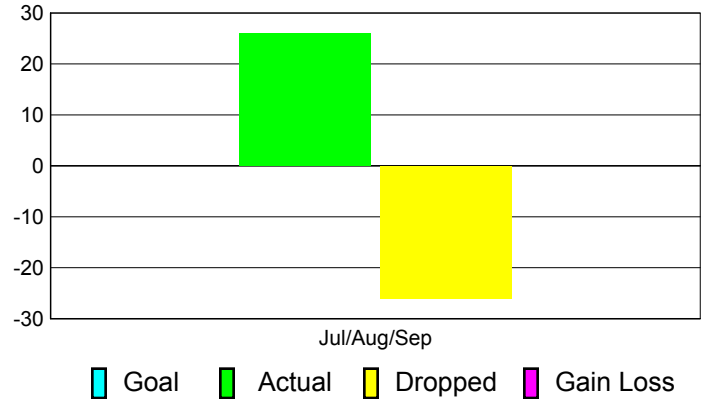

Membership Results 2011-2012

Goal, New, Dropped, Gain/Loss